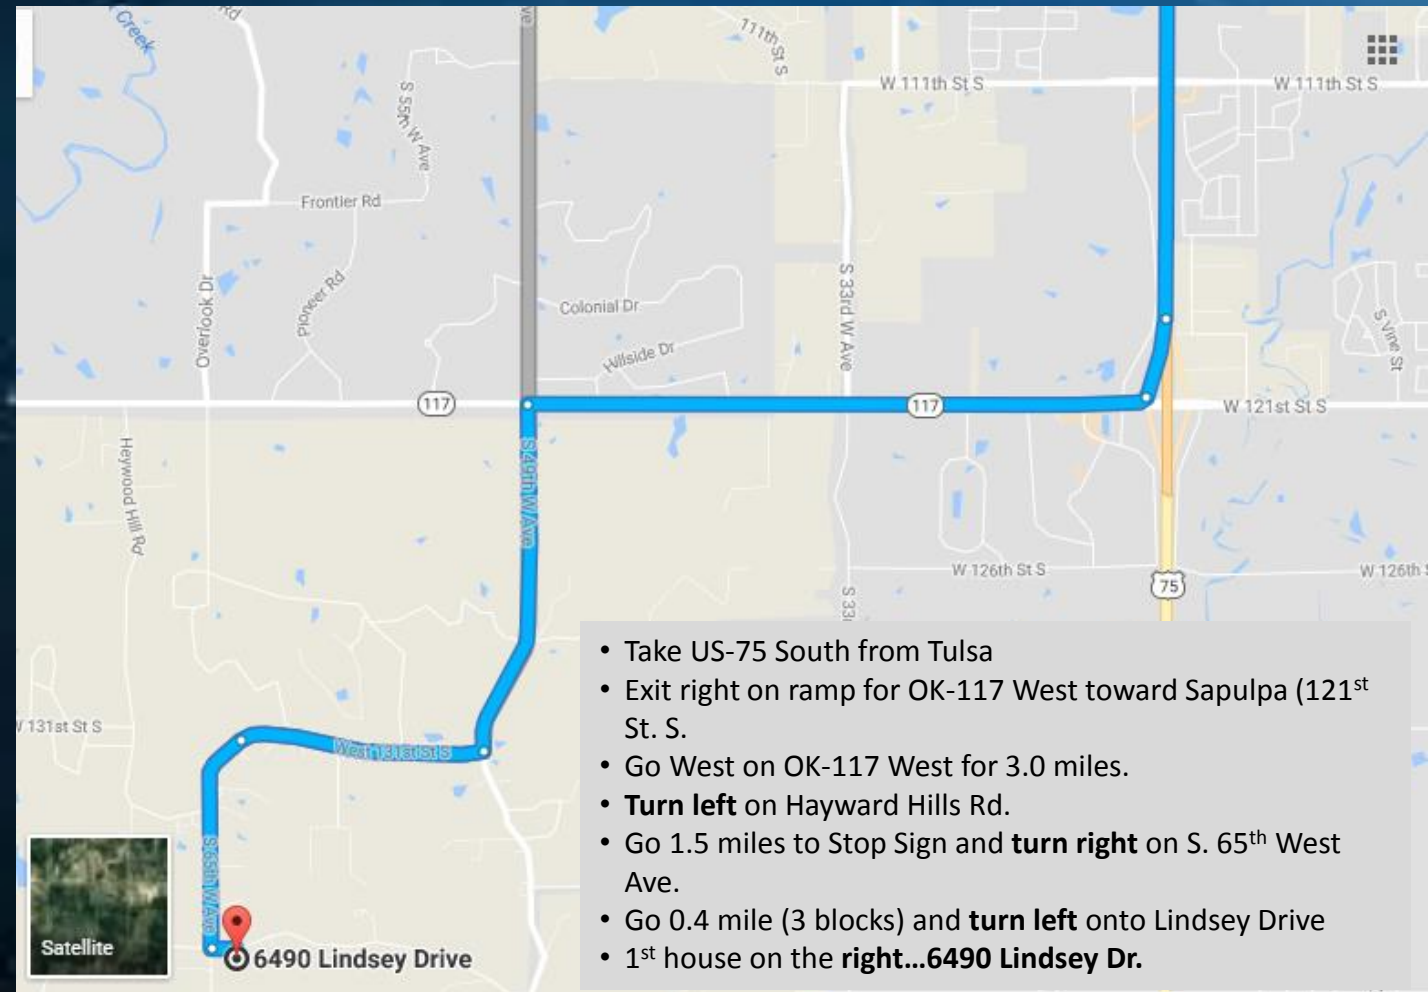

THE GEOPHYSICAL SOCIETY OF TULSA  
INVITES YOU TO OUR

*Annual Holiday Party*

SATURDAY, DECEMBER 2, 2017

6:00 PM-9:00 PM

SHERWIN'S CAVE  
6490 LINDSEY DR.,  
SAPULPA, OK 74066

BBQ DINNER,  
CUPCAKES & DRINKS  
\$20/PERSON

UGLY SWEATER THEME

*Please RSVP and pay by Friday, November 30, 2017  
Sign up and pay online on the GST Website  
or at [gstulsa@gmail.com](mailto:gstulsa@gmail.com).*

- Take US-75 South from Tulsa
- Exit right on ramp for OK-117 West toward Sapulpa (121<sup>st</sup> St. S).
- Go West on OK-117 West for 3.0 miles.
- **Turn left** on Hayward Hills Rd.
- Go 1.5 miles to Stop Sign and **turn right** on S. 65<sup>th</sup> West Ave.
- Go 0.4 mile (3 blocks) and **turn left** onto Lindsey Drive
- 1<sup>st</sup> house on the **right...6490 Lindsey Dr.**